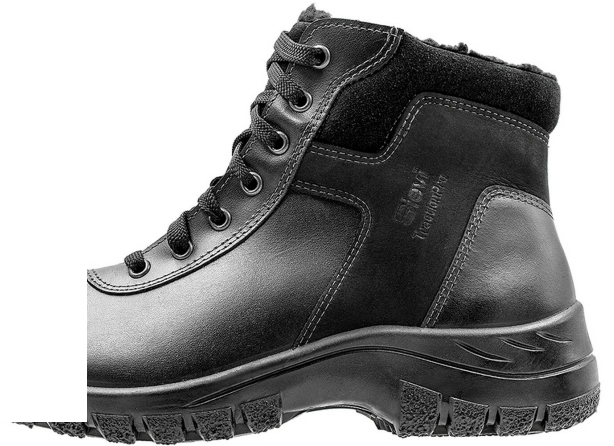

Cookies

This website uses cookies to help enhance the user experience.

Settings **Accept**

This warm ankle boot with wool-blend lining comes with a sturdy TractionPro® friction sole for extra grip on slippery surfaces. The aluminium foil on the insole keeps the cold out and the heat in the boot. The upper is made of top-grain leather and nubuck. The boot has laces, a zip and a spacious XL fit. ESD approved.

TractionPro®

Size	Product	GTIN
39	37-12614-243-45M	6438157242518
40	37-12614-243-45M	6438157242525
41	37-12614-243-45M	6438157242532
42	37-12614-243-45M	6438157242549
43	37-12614-243-45M	6438157242556
44	37-12614-243-45M	6438157242563
45	37-12614-243-45M	6438157242570
46	37-12614-243-45M	6438157242587
47	37-12614-243-45M	6438157242594
48	37-12614-243-45M	6438157242600