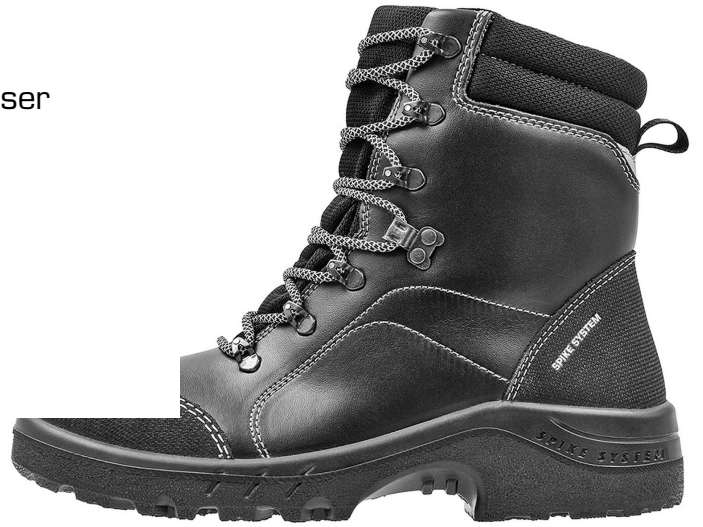

Cookies

This website uses cookies to help enhance the user experience.

Percussion resistant Midsole	Steel
Sole material	Single Density PU
Upper material	PU coated leather

A safety shoe with lacing across the tongue and an internal zip. The upper is made from water-repellent PU-coated leather. The shoe features a warm fleece lining and a removable Dual Comfort sole. The Sievi Spike® stud mechanism integrated into the structure of the sole enables you to twist the studs in and out without taking the shoes off.