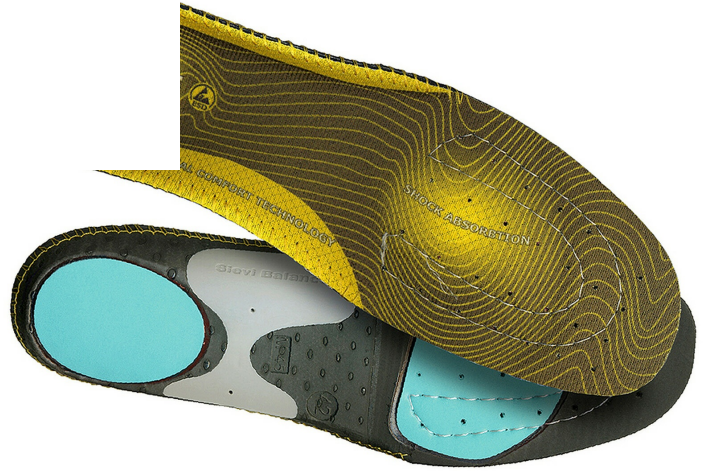

Cookies

This website uses cookies to help enhance the user experience.

Settings

Accept

Dual Comfort Plus insoles are constructed of a pleasant surface material, a breathable and quickly-drying mid-layer as well as a shock-absorbent EVA bottom layer. The PORON® shock-absorption cushions at the heel and ball-of-foot reduce external shocks. The insole also benefits from a SieviBalance® arch for added rotational rigidity. Antistatic and ESD approved. Hand wash.

Size	Product	GTIN
39	00-99536-003-00H	6438157050076
40	00-99536-003-00H	6438157050083
41	00-99536-003-00H	6438157050090
42	00-99536-003-00H	6438157050106
43	00-99536-003-00H	6438157050113
44	00-99536-003-00H	6438157050120
45	00-99536-003-00H	6438157050137
46	00-99536-003-00H	6438157050144
47	00-99536-003-00H	6438157050151
48	00-99536-003-00H	6438157050168