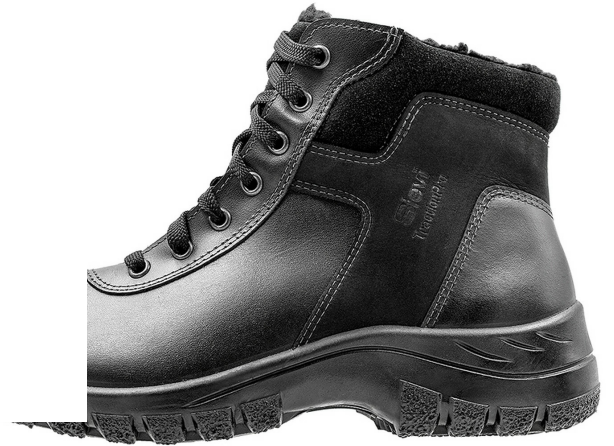

Cookies

This website uses cookies to help enhance the user experience.

This warm ankle boot with wool-blend lining comes with a sturdy TractionPro® friction sole for extra grip on slippery surfaces. The aluminium foil on the insole keeps the cold out and the heat in the boot. The upper is made of top-grain leather and nubuck. The boot has laces, a zip and a spacious XL fit. ESD approved.

TractionPro®

Size	Product	GTIN
39	37-12614-243-45M	6438157242518
40	37-12614-243-45M	6438157242525
41	37-12614-243-45M	6438157242532
42	37-12614-243-45M	6438157242549
43	37-12614-243-45M	6438157242556
44	37-12614-243-45M	6438157242563
45	37-12614-243-45M	6438157242570
46	37-12614-243-45M	6438157242587
47	37-12614-243-45M	6438157242594
48	37-12614-243-45M	6438157242600